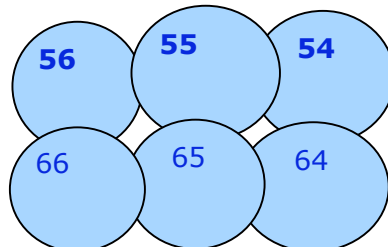

Cool fronts

Back light

Dark Blue

125 124 123 122 121

N / C

135 134 133 132 131

Scroller

145 144 143 142 141

Scrollers

Dark and pale lavender

Dark and pale blue

Red

Pink

Dark and pale amber

Green