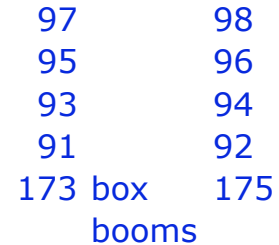

O/H Blue high side X