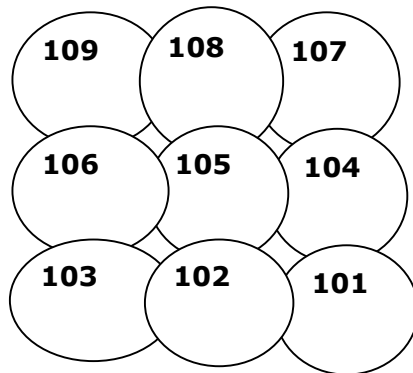

Overhead Downlight N / C